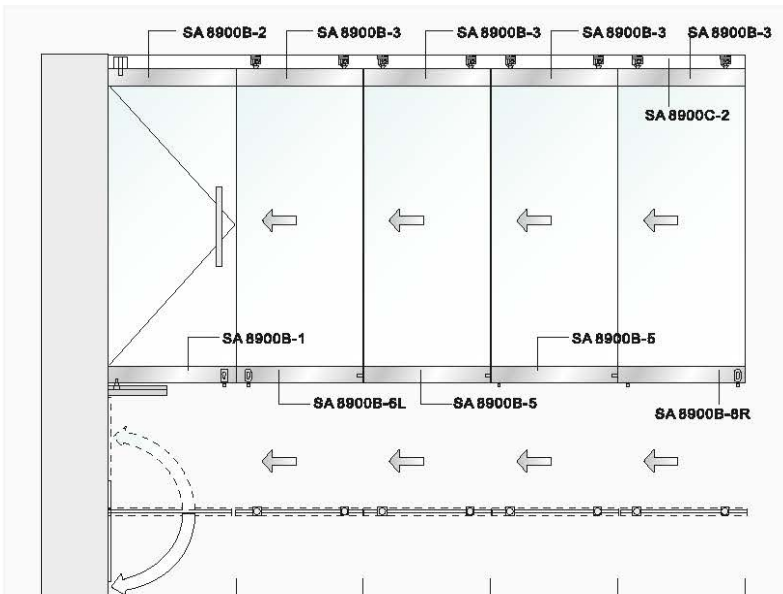

# TAZ-8900B

TAZ-8900B-1

TAZ-8900B-2

TAZ-8900B-3

TAZ-8900B-4

TAZ-8900B-5

TAZ-8900B-6 L/R

TAZ-8900B-7 L/R

TAZ-8900B-8 L/R

Max. door leaf height	3500mm	3500mm	3500mm	3500mm	3500mm
Max. door leaf height	1000mm	1000mm	1000mm	1000mm	1000mm
Max. door leaf weight	120kg	120kg	120kg	120kg	120kg

TAZ-8900C-2

TAZ-8900C-5B R/L