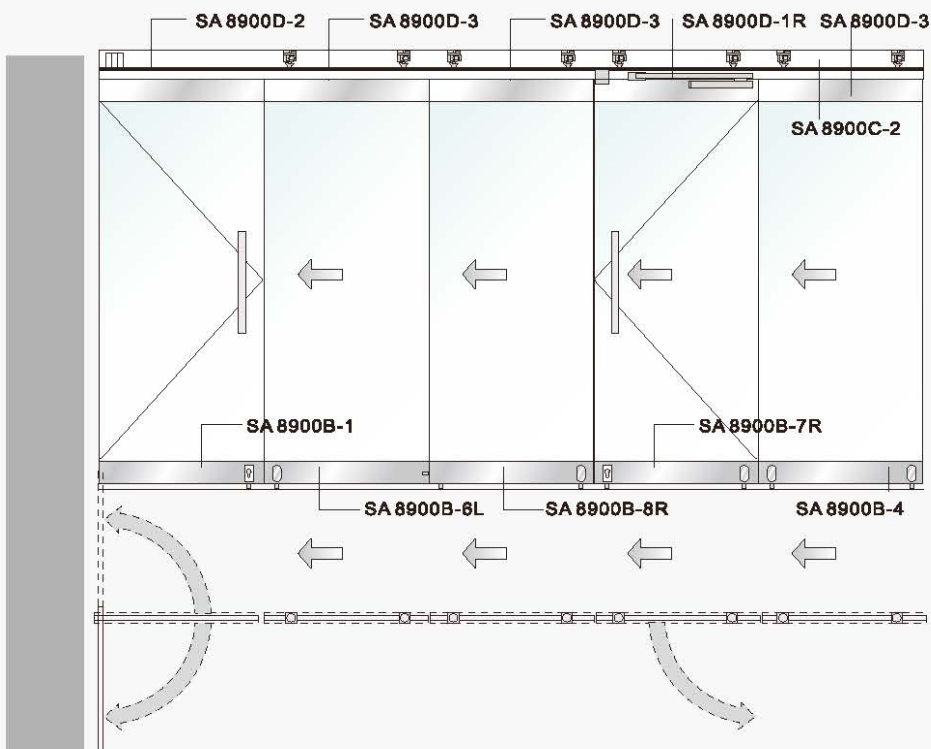

# TAZ-8900D

TAZ-8900D-3

TAZ-8900D-2

TAZ-8900B-1

TAZ-8900D-1 L/R

Max . door leaf height	3500mm	3500mm	3500mm	3500mm	3500mm
Max . door leaf width	1200mm	1200mm	1200mm	1000mm	1200mm
Max . door leaf Load	120kg	120kg	120kg	100kg	120kg

# TAZ-8900H

TAZ-8900H-1A

TAZ-8900H-3

TAZ-8900H-4

TAZ-8900H-6

TAZ-8900C-8L\R

TAZ-8900C-9L\R

Maximum height of door panel	Maximum width of door panel	Maximum height of door panel
2500mm	800mm	50kg
2500mm	800mm	50kg
2500mm	800mm	50kg
2500mm	800mm	60kg