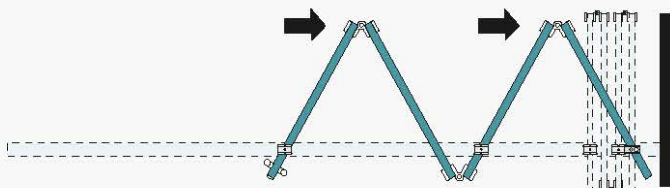

TAZ-8700A-17

Max. door leaf height	2500mm	2500mm	2500mm	2500mm
Max. door leaf height	800mm	800mm	800mm	800mm
Max. door leaf weight	60 kg	60 kg	60 kg	60 kg

TAZ-8700A-18R

TAZ-8700C-1

TAZ-8700A-15