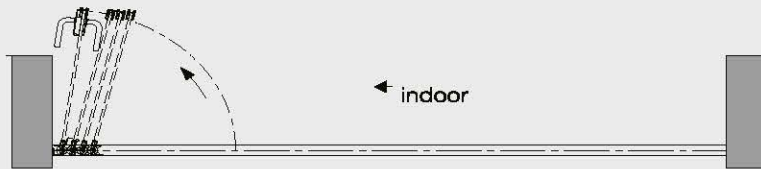

# TAZ-8900H

TAZ-8900H-1A

TAZ-8900H-3

TAZ-8900H-4

TAZ-8900H-6

TAZ-8900C-8L\R

TAZ-8900C-9L\R

Maximum height of door panel	Maximum width of door panel	Maximum height of door panel
2500mm	800mm	50kg
2500mm	800mm	50kg
2500mm	800mm	50kg
2500mm	800mm	60kg