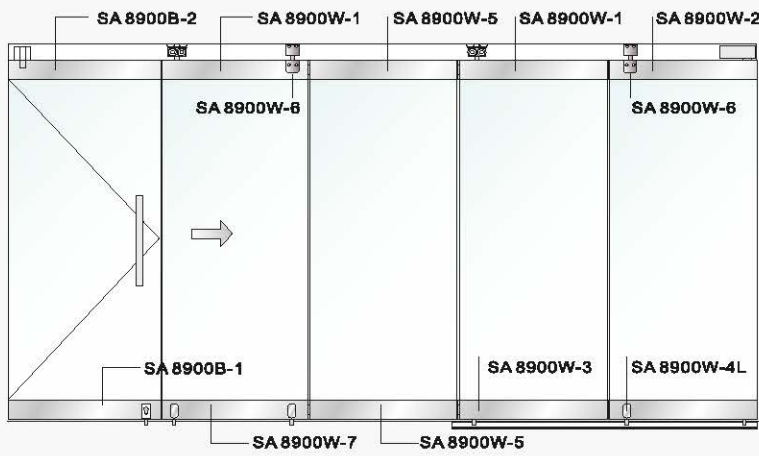

# TAZ-8900W

TAZ-8900W-1

TAZ-8900W-2

TAZ-8900W-3

TAZ-8900W-4 L\|R

TAZ-8900W-5

TAZ-8900W-6

TAZ-8900W-7

TAZ-8900W-8 L\|R

TAZ-8900C-2

TAZ-8900-YG

Max. door leaf height	3000mm	3000mm	3000mm	3000mm	3000mm
Max. door leaf width	1000mm	1000mm	1000mm	1000mm	1000mm
Max. door leaf Load	900kg	900kg	900kg	900kg	900kg