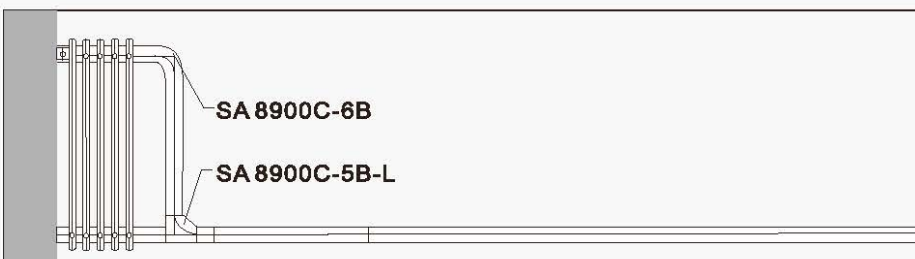

# TAZ-8900D

TAZ-8900D-3

TAZ-8900D-2

TAZ-8900B-1

TAZ-8900D-1 L/R

Max . door leaf height	3500mm	3500mm	3500mm	3500mm	3500mm
Max . door leaf width	1200mm	1200mm	1200mm	1000mm	1200mm
Max . door leaf Load	120kg	120kg	120kg	100kg	120kg