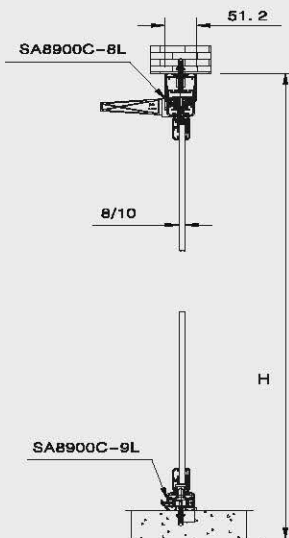

TAZ-8900C-6B

TAZ-8900C-5B R/L

TAZ-8900C-2

 TAZ-8900H

# TAZ-8900H

TAZ-8900H-1A

TAZ-8900H-3

TAZ-8900H-4

TAZ-8900H-6

TAZ-8900C-8L\R

TAZ-8900C-9L\R

Maximum height of door panel	Maximum width of door panel	Maximum height of door panel
2500mm	800mm	50kg
2500mm	800mm	50kg
2500mm	800mm	50kg
2500mm	800mm	60kg

# TAZ-8900W

DOMINARIO  
**TAZ-8900W**

# TAZ-8900W

TAZ-8900W-1

TAZ-8900W-2

TAZ-8900W-3

TAZ-8900W-4 L\|R

TAZ-8900W-5

TAZ-8900W-6

TAZ-8900W-7