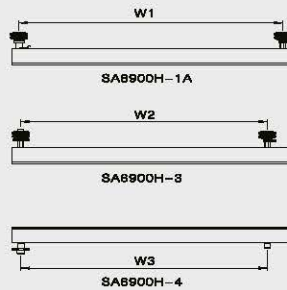

# TAZ-8900H

TAZ-8900H-1A

TAZ-8900H-3

TAZ-8900H-4

TAZ-8900H-6

TAZ-8900C-8L\R

TAZ-8900C-9L\R

Maximum height of door panel	Maximum width of door panel	Maximum height of door panel
2500mm	800mm	50kg
2500mm	800mm	50kg
2500mm	800mm	50kg
2500mm	800mm	60kg