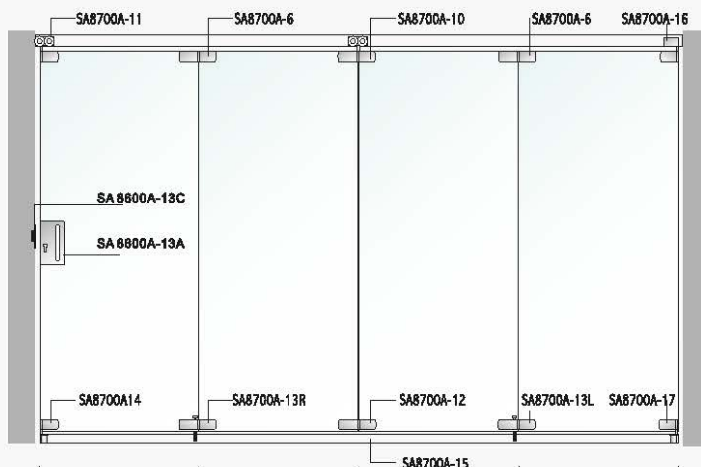

TAZ-8700A-17

Max. door leaf height	2500mm	2500mm	2500mm	2500mm
Max. door leaf height	800mm	800mm	800mm	800mm
Max. door leaf weight	60 kg	60 kg	60 kg	60 kg

TAZ-8700A-18R

TAZ-8700C-1

TAZ-8700A-15