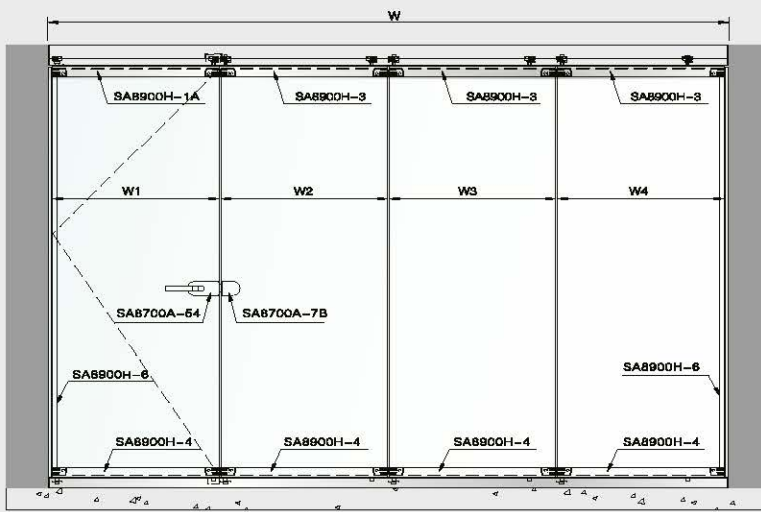

# TAZ-8900H

TAZ-8900H-1A

TAZ-8900H-3

TAZ-8900H-4

TAZ-8900H-6

TAZ-8900C-8L\R

TAZ-8900C-9L\R

Maximum height of door panel	Maximum width of door panel	Maximum height of door panel
2500mm	800mm	50kg
2500mm	800mm	50kg
2500mm	800mm	50kg
2500mm	800mm	60kg