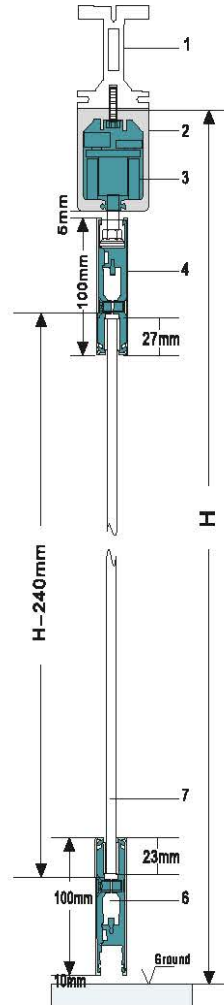

# TAZ-8900A

TAZ-8900A-1

TAZ-8900A-2

TAZ-8900A-3

TAZ-8900A-4

(R)

TAZ-8900C-5B / R

(L)

# TAZ-8900B

 TAZ-8900B

# TAZ-8900B

TAZ-8900B-1

TAZ-8900B-2

TAZ-8900B-3

TAZ-8900B-4

TAZ-8900B-5

TAZ-8900B-6 L/R

TAZ-8900B-7 L/R

TAZ-8900B-8 L/R

Max. door leaf height	3500mm	3500mm	3500mm	3500mm	3500mm
Max. door leaf height	1000mm	1000mm	1000mm	1000mm	1000mm
Max. door leaf weight	120kg	120kg	120kg	120kg	120kg

TAZ-8900C-2

TAZ-8900C-5B R/L